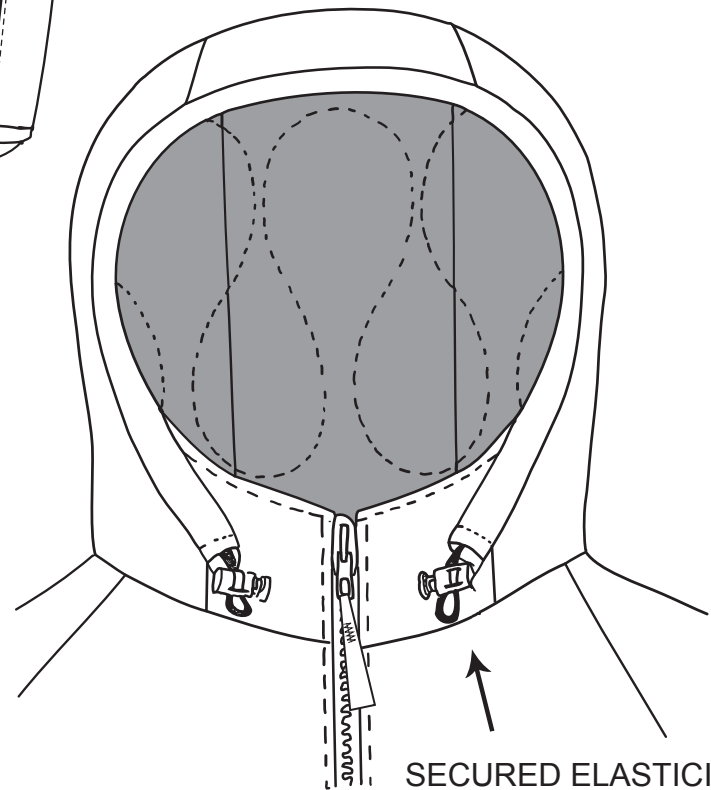

USMC

EXTREME COLD WEATHER PARKA

ELASTICIZED WRIST WITH ADJUSTABLE HOOK AND LOOP TABS

CENTER FRONT ZIPPER

MESH POCKET

BACK PANEL

BOTTOM HEM DRAW CORD

INSIDE FRONT DETAILS

SECURED ELASTICIZED DRAWCORD WITH BARREL LOCK