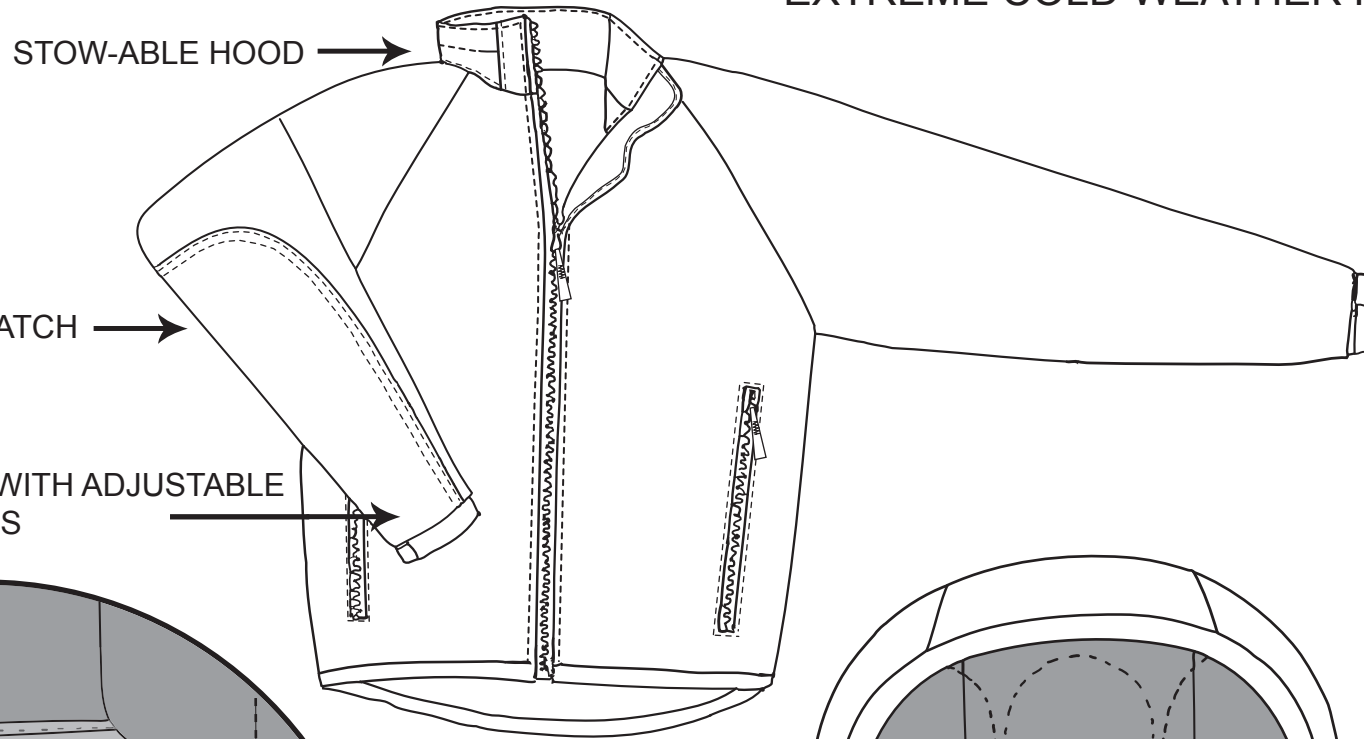

USMC

EXTREME COLD WEATHER PARKA

ELASTICIZED WRIST WITH ADJUSTABLE HOOK AND LOOP TABS

CENTER FRONT ZIPPER

MESH POCKET

BACK PANEL

BOTTOM HEM DRAW CORD

INSIDE FRONT DETAILS

SECURED ELASTICIZED DRAWCORD WITH BARREL LOCK